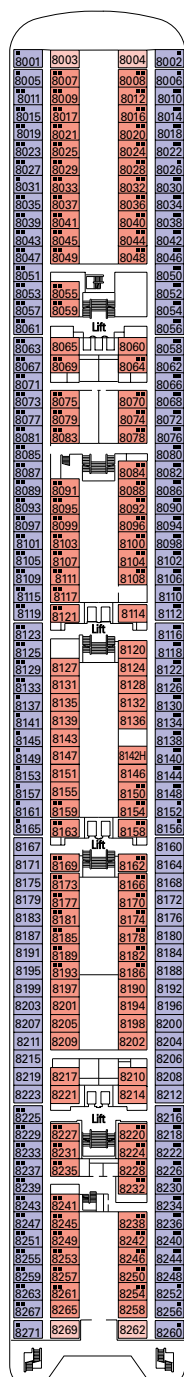

**BALCONY SUITES**

Category 11: 132 Balcony Suites  
302 SQ FT (248 SQ FT SUITE + 54 SQ FT BALCONY)

**OCEANVIEW STATEROOMS**

Categories 6, 7, 8, 9, 10: 371 Oceanview Staterooms  
140 SQ FT

**INTERIOR STATEROOMS**

Categories 1, 2, 3, 4, 5: 272 Oceanview Staterooms  
140 SQ FT

Including 4 wheelchair accessible staterooms measuring 226 SQ FT – Categories 3, 4

**DECK 9  
TCHAIKOVSKI**

**DECK 8  
BACH**

**DECK 7  
BRAHMS**

**DECK 6  
MOZART**

**DECK 5  
BEETHOVEN**