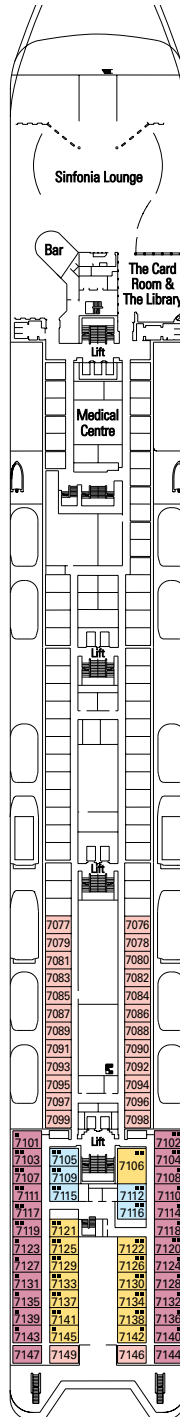

**BALCONY SUITES**

Category 11: 132 Balcony Suites  
302 SQ FT (248 SQ FT SUITE + 54 SQ FT BALCONY)

**OCEANVIEW STATEROOMS**

Categories 6, 7, 8, 9, 10: 371 Oceanview Staterooms  
140 SQ FT

**INTERIOR STATEROOMS**

Categories 1, 2, 3, 4, 5: 272 Oceanview Staterooms  
140 SQ FT

Including 4 wheelchair accessible staterooms measuring 226 SQ FT – Categories 3, 4

**DECK 9  
TCHAIKOVSKI**

**DECK 8  
BACH**

**DECK 7  
BRAHMS**

**DECK 6  
MOZART**

**DECK 5  
BEETHOVEN**