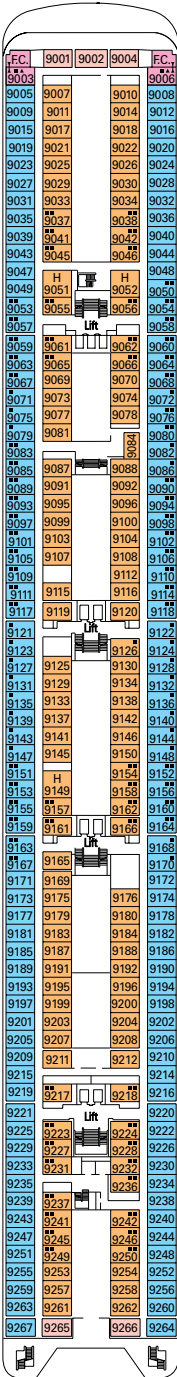

**BALCONY SUITES**

Category 11: 132 Balcony Suites  
302 SQ FT (248 SQ FT SUITE + 54 SQ FT BALCONY)

**OCEANVIEW STATEROOMS**

Categories 6, 7, 8, 9, 10: 371 Oceanview Staterooms  
140 SQ FT

**INTERIOR STATEROOMS**

Categories 1, 2, 3, 4, 5: 272 Oceanview Staterooms  
140 SQ FT

Including 4 wheelchair accessible staterooms measuring 226 SQ FT – Categories 3, 4

**DECK 9  
TCHAIKOVSKI**

**DECK 8  
BACH**

**DECK 7  
BRAHMS**

**DECK 6  
MOZART**

**DECK 5  
BEETHOVEN**