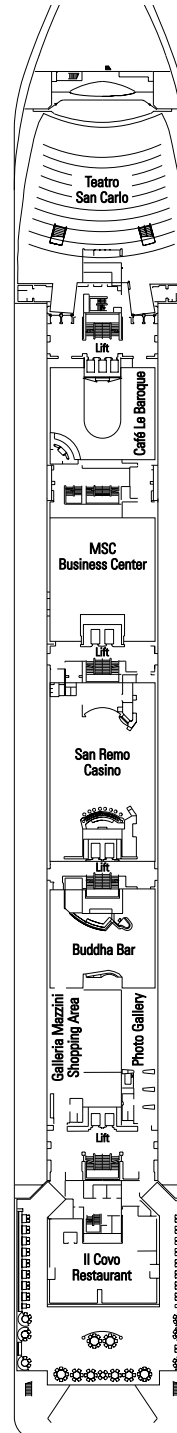

**BALCONY SUITES**

Category 11: 132 Balcony Suites  
302 SQ FT (248 SQ FT SUITE + 54 SQ FT BALCONY)

**OCEANVIEW STATEROOMS**

Categories 6, 7, 8, 9, 10: 371 Oceanview Staterooms  
140 SQ FT

**INTERIOR STATEROOMS**

Categories 1, 2, 3, 4, 5: 272 Oceanview Staterooms  
140 SQ FT

Including 4 wheelchair accessible staterooms measuring 226 SQ FT – Categories 3, 4

**DECK 9  
TCHAIKOVSKI**

**DECK 8  
BACH**

**DECK 7  
BRAHMS**

**DECK 6  
MOZART**

**DECK 5  
BEETHOVEN**