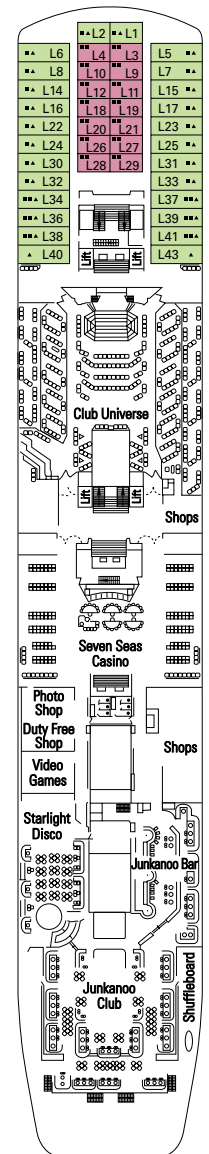

MSC MELODY

ACCOMMODATIONS

| | |
|----|------------------------|
| 1 | Interior 4 beds |
| 2 | Interior 2 lower beds |
| 3 | Oceanview 2 bunk beds |
| 4 | Oceanview 2 lower beds |
| 5 | Interior 2 lower beds |
| 6 | Interior 2 lower beds |
| 7 | Interior 2 lower beds |
| 8 | Oceanview 2 lower beds |
| 9 | Oceanview 2 lower beds |
| 10 | Oceanview 2 lower beds |
| 11 | Mini Suite |
| 12 | Suite |

* Certain staterooms have obstructed views

STATEROOM SYMBOLS KEY

- ▲ Sofa bed
- 3rd bed is a bunk bed
- 3rd & 4th beds are bunk beds
- ◆ Double sofa bed
- I Connecting staterooms
- H Disabled stateroom
- 3rd bed available in CAT: 1, 6, 7, 8, 9, 10, 11, 12
- 4th bed available in CAT: 1, 6, 7, 8, 9, 10, 11, 12
- 5th bed available in CAT: 8, 9, 11
- Double bed available in CAT: 6

SHIP DETAILS

Gross Tonnage: 35,140
 Guests: 1,064 (DOUBLE OCCUPANCY)
 Total Guests: 1,492
 Staterooms: 532
 Crew: approx 535
 Launch Date: 1997 / 2001 REFURBISHED
 Speed: 20 KNOTS
 Length: 672 FT
 Beam: 99 FT
 Current: 110/220 VOLT

MSC MELODY

SUN DECK

POOL DECK

LOUNGE DECK

OCEANVIEW SUITES

Category 12: 6 Oceanview Suites
463 SQ FT

Category 11: 72 Oceanview Mini Suites
194 SQ FT

OCEANVIEW STATEROOMS