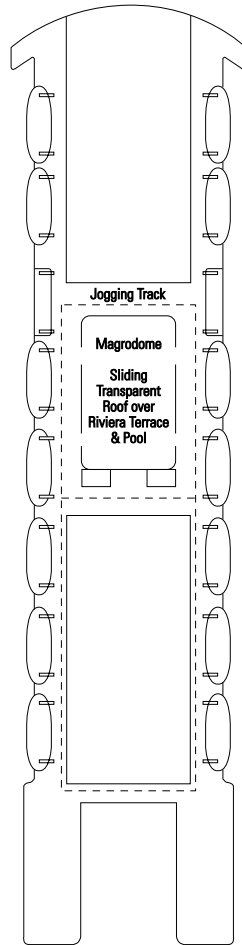

MSC MELODY

ACCOMMODATIONS

1	Interior 4 beds
2	Interior 2 lower beds
3	Oceanview 2 bunk beds
4	Oceanview 2 lower beds
5	Interior 2 lower beds
6	Interior 2 lower beds
7	Interior 2 lower beds
8	Oceanview 2 lower beds
9	Oceanview 2 lower beds
10	Oceanview 2 lower beds
11	Mini Suite
12	Suite

* Certain staterooms have obstructed views

STATEROOM SYMBOLS KEY

- ▲ Sofa bed
- 3rd bed is a bunk bed
- 3rd & 4th beds are bunk beds
- Double sofa bed
- I Connecting staterooms
- H Disabled stateroom
- 3rd bed available in CAT: 1, 6, 7, 8, 9, 10, 11, 12
- 4th bed available in CAT: 1, 6, 7, 8, 9, 10, 11, 12
- 5th bed available in CAT: 8, 9, 11
- Double bed available in CAT: 6

SHIP DETAILS

Gross Tonnage: 35,140
Guests: 1,064 (DOUBLE OCCUPANCY)
Total Guests: 1,492
Staterooms: 532
Crew: approx 535
Launch Date: 1997 / 2001 REFURBISHED
Speed: 20 KNOTS
Length: 672 FT
Beam: 99 FT
Current: 110/220 VOLT

MSC MELODY

SUN DECK

POOL DECK

LOUNGE DECK