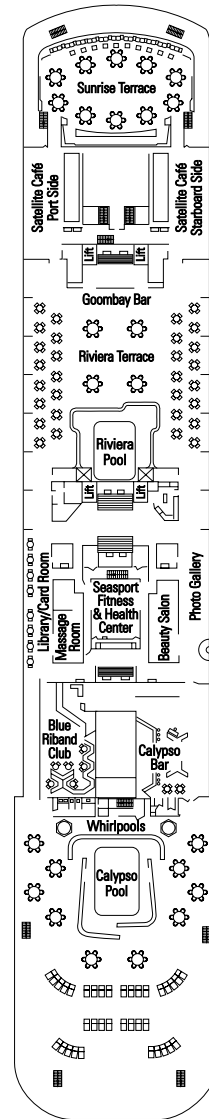

MSC MELODY

ACCOMMODATIONS

| | |
|----|------------------------|
| 1 | Interior 4 beds |
| 2 | Interior 2 lower beds |
| 3 | Oceanview 2 bunk beds |
| 4 | Oceanview 2 lower beds |
| 5 | Interior 2 lower beds |
| 6 | Interior 2 lower beds |
| 7 | Interior 2 lower beds |
| 8 | Oceanview 2 lower beds |
| 9 | Oceanview 2 lower beds |
| 10 | Oceanview 2 lower beds |
| 11 | Mini Suite |
| 12 | Suite |

* Certain staterooms have obstructed views

STATEROOM SYMBOLS KEY

- ▲ Sofa bed
- 3rd bed is a bunk bed
- 3rd & 4th beds are bunk beds
- ◆ Double sofa bed
- I Connecting staterooms
- H Disabled stateroom
- 3rd bed available in CAT: 1, 6, 7, 8, 9, 10, 11, 12
- 4th bed available in CAT: 1, 6, 7, 8, 9, 10, 11, 12
- 5th bed available in CAT: 8, 9, 11
- Double bed available in CAT: 6

SHIP DETAILS

Gross Tonnage: 35,140
 Guests: 1,064 (DOUBLE OCCUPANCY)
 Total Guests: 1,492
 Staterooms: 532
 Crew: approx 535
 Launch Date: 1997 / 2001 REFURBISHED
 Speed: 20 KNOTS
 Length: 672 FT
 Beam: 99 FT
 Current: 110/220 VOLT

MSC MELODY

SUN DECK

POOL DECK

LOUNGE DECK

OCEANVIEW SUITES

Category 12: 6 Oceanview Suites
463 SQ FT

Category 11: 72 Oceanview Mini Suites
194 SQ FT

OCEANVIEW STATEROOMS